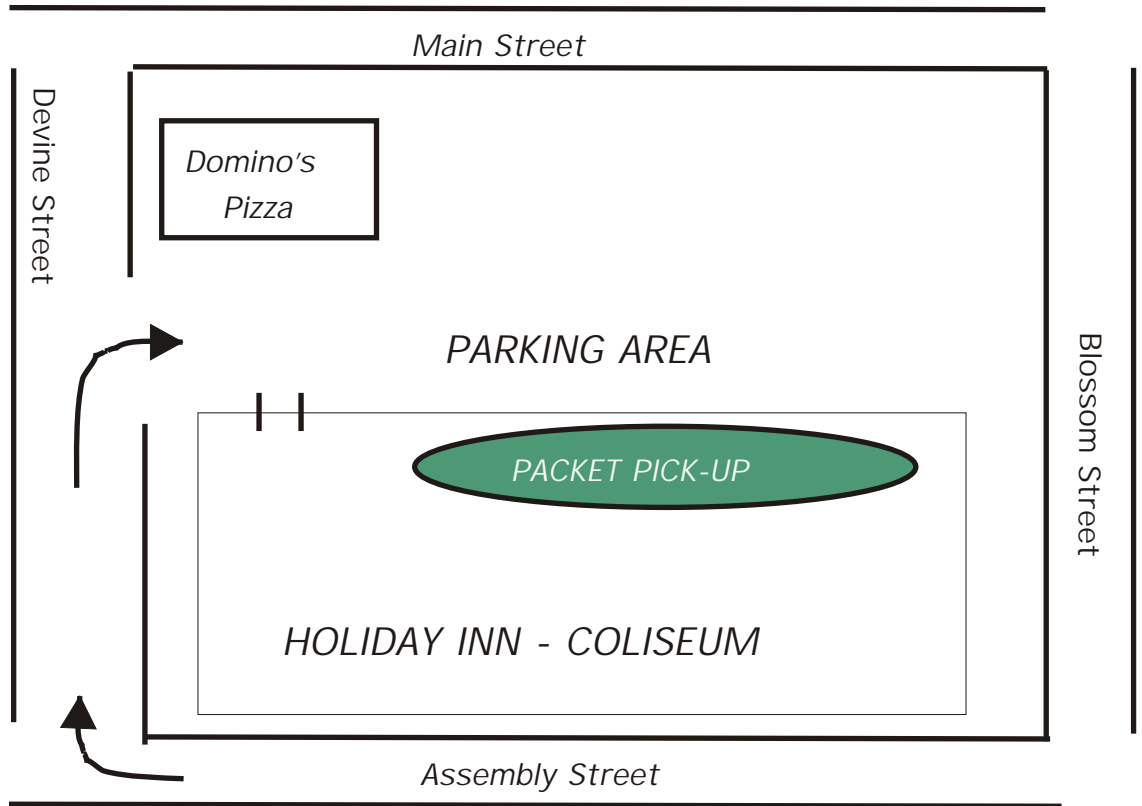

Packet Pick-Up and Expo Location - FRIDAY, OCTOBER 31ST

Holiday Inn-Coliseum  
630 Assembly Street  
Noon until 9:00 p.m.

Packet Pick-Up Location - SATURDAY, NOVEMBER 1ST

Trinity Episcopal Cathedral  
1100 Sumter Street  
6:30a until 8:00a

NOTE: Registration will close promptly at 8:00a to allow time for participants to get to the Start Line and runners to pick up their chips.