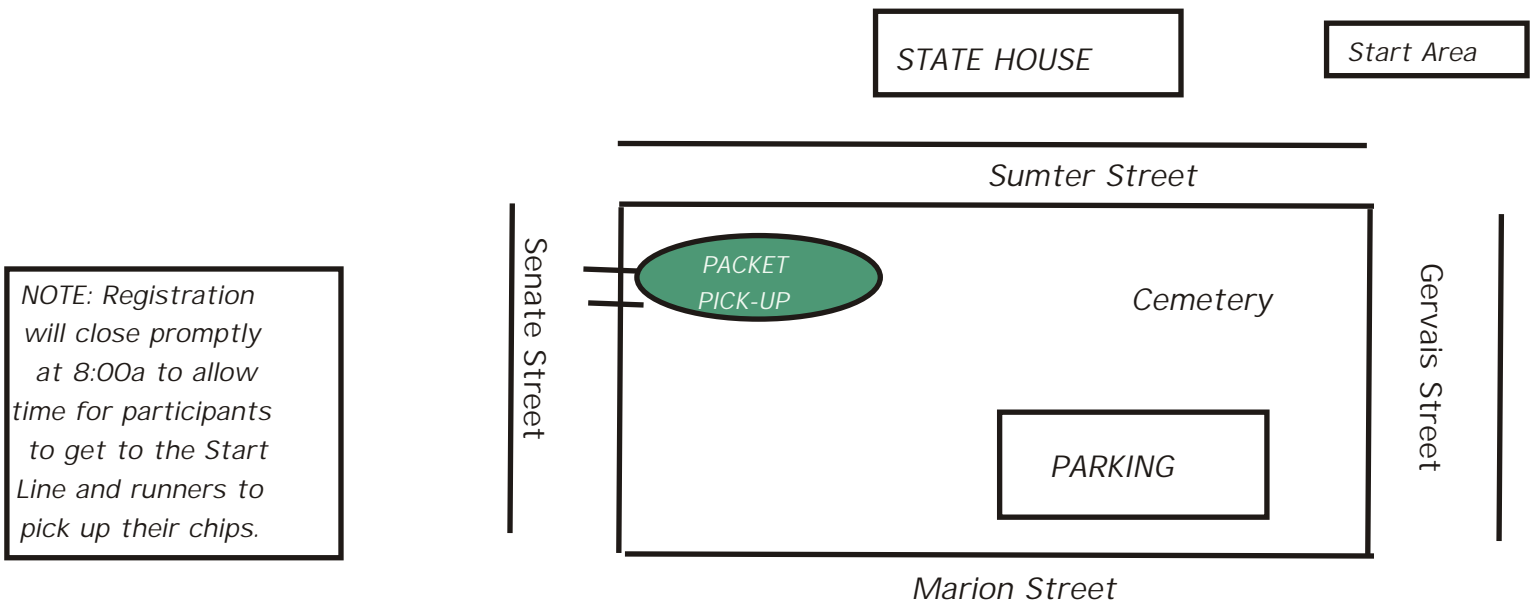

Packet Pick-Up and Expo Location - FRIDAY, OCTOBER 31ST

Holiday Inn-Coliseum  
630 Assembly Street  
Noon until 9:00 p.m.

Packet Pick-Up Location - SATURDAY, NOVEMBER 1ST

Trinity Episcopal Cathedral  
1100 Sumter Street  
6:30a until 8:00a

NOTE: Registration will close promptly at 8:00a to allow time for participants to get to the Start Line and runners to pick up their chips.